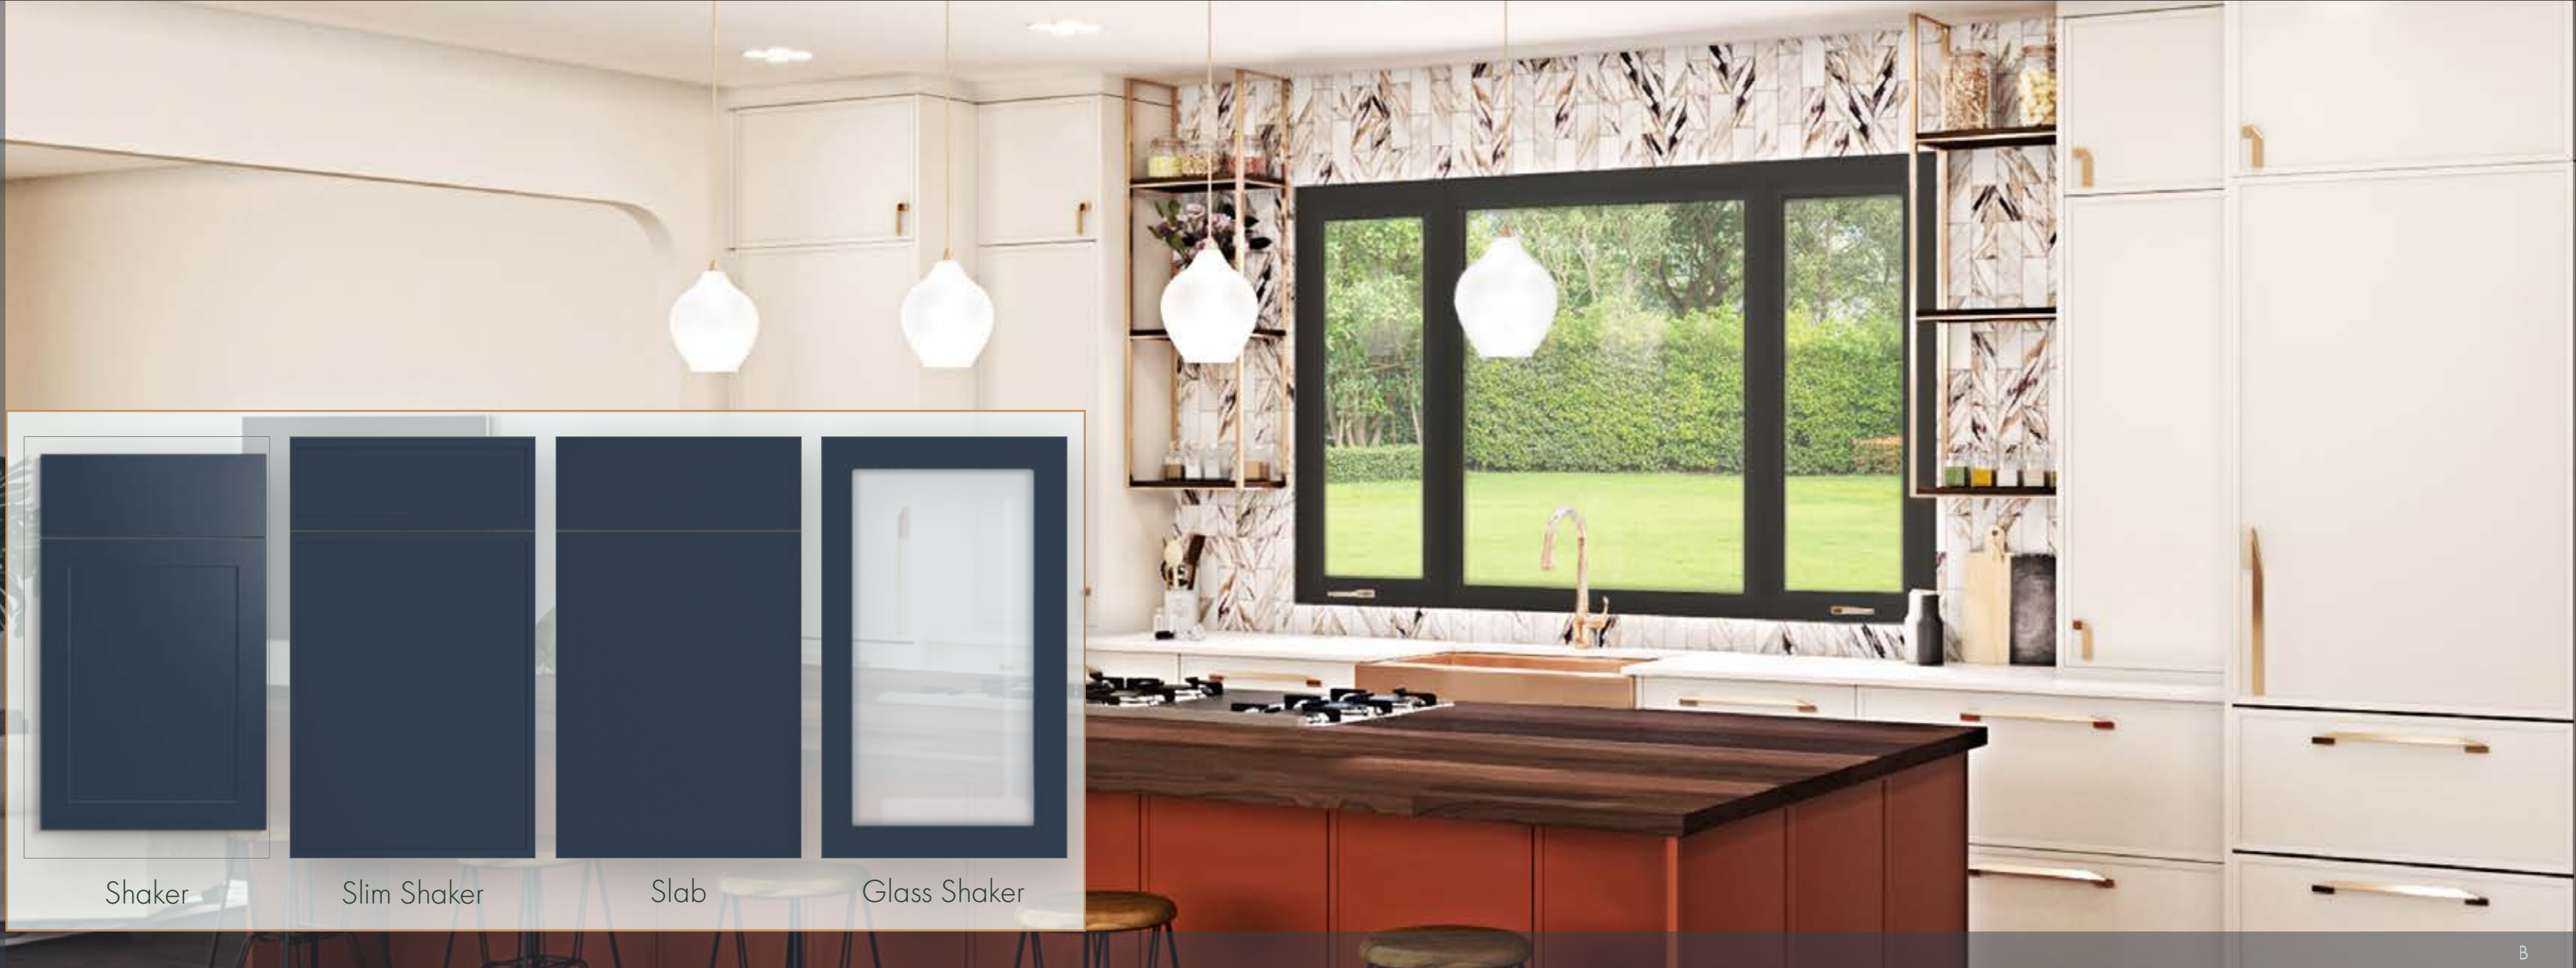

A

Shaker

B

RAVENNA - DOOR STYLES OPTIONS

A. University of Washington • Seattle WA

B. Ravenna Slim Shaker • Ivory & Autumn Leaves