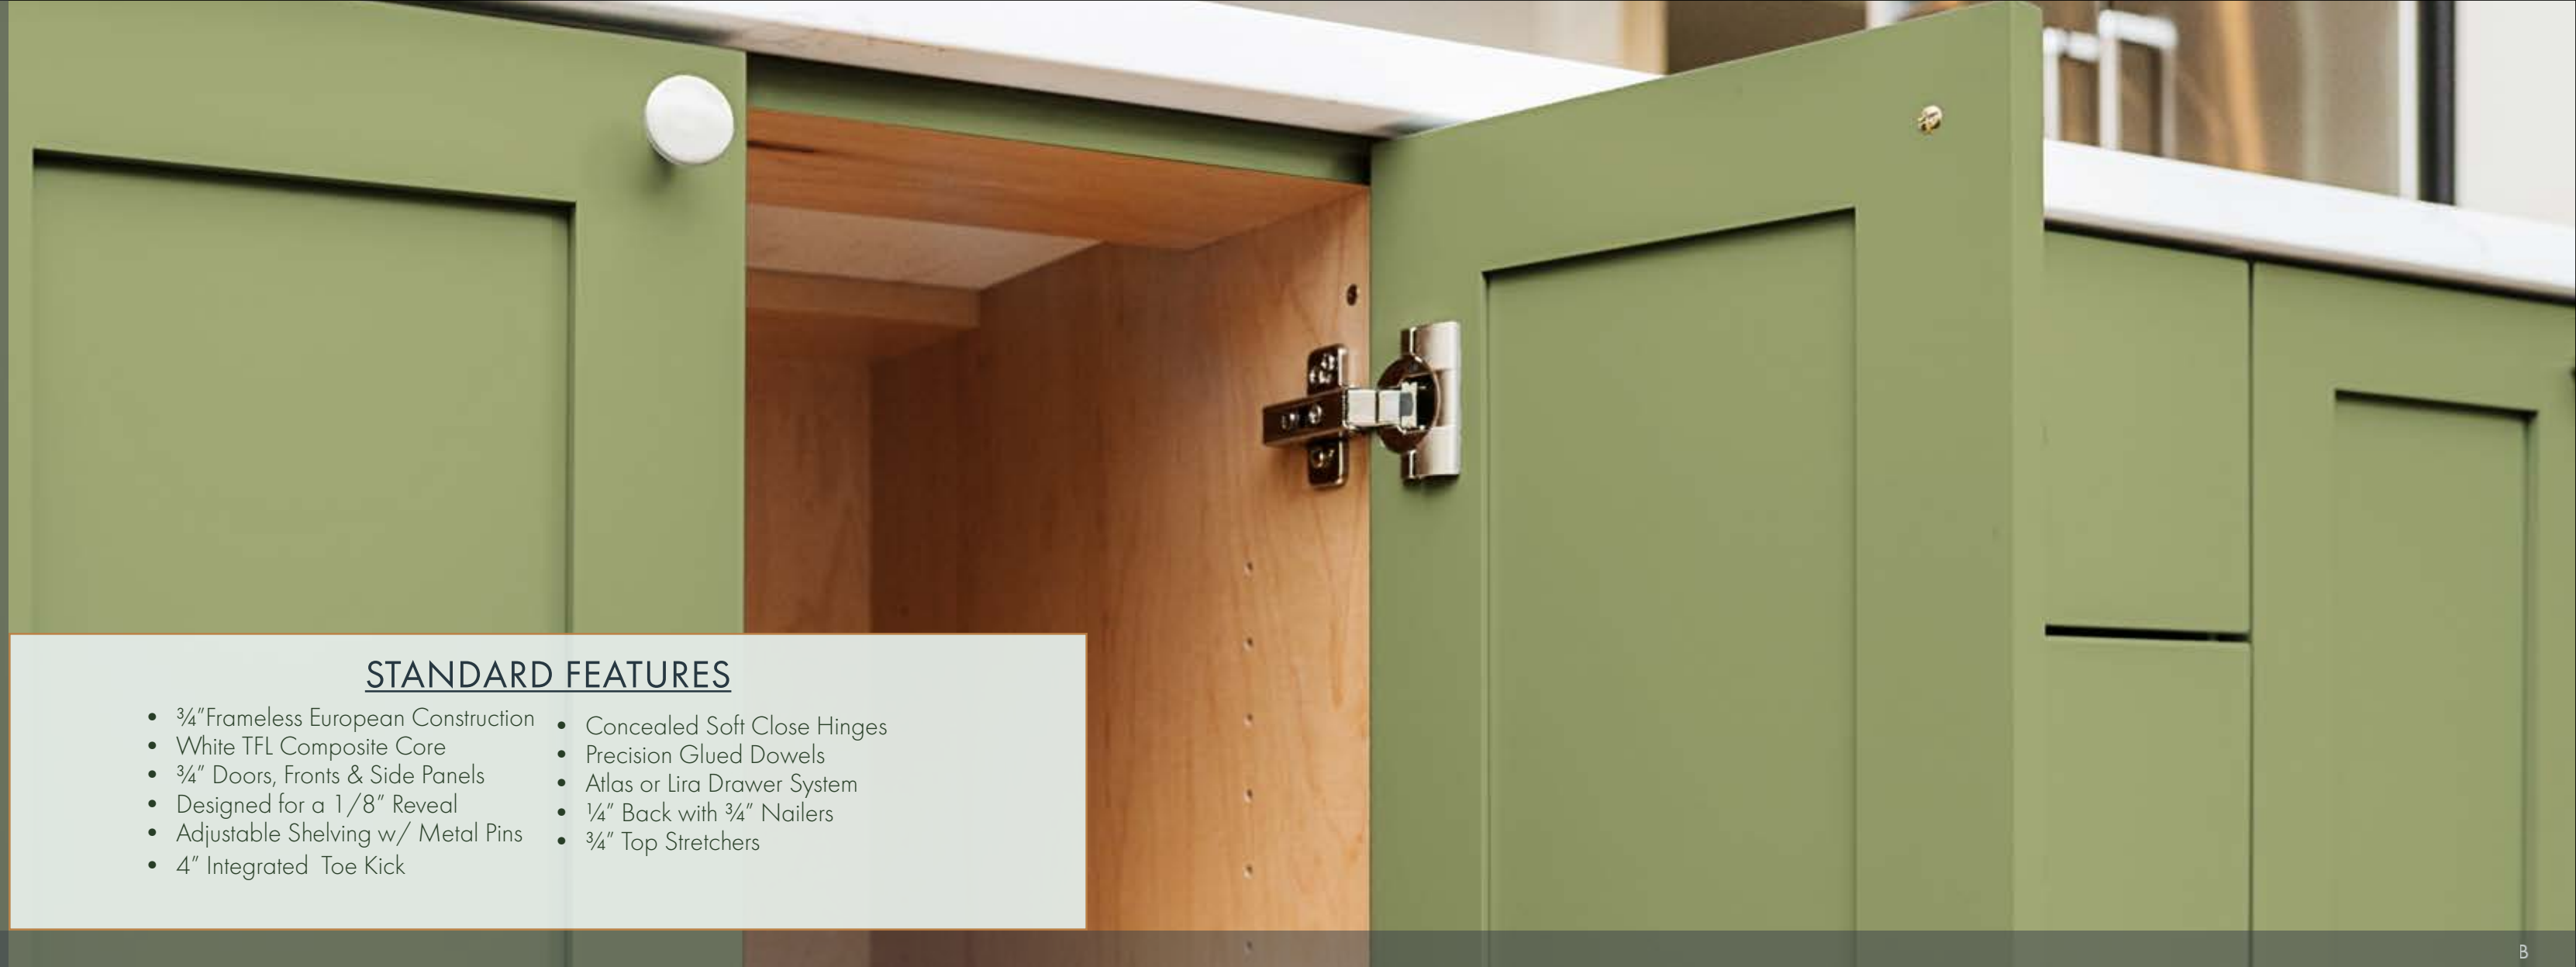

Still Composition does offer upgrade options for those who want more premium materials and one of a kind features.

*Structural limitations apply

STANDARD FEATURES

- ¾" Frameless European Construction
- White TFL Composite Core
- ¾" Doors, Fronts & Side Panels
- Designed for a 1/8" Reveal
- Adjustable Shelving w/ Metal Pins
- 4" Integrated Toe Kick
- Concealed Soft Close Hinges
- Precision Glued Dowels
- Atlas or Lira Drawer System
- ¼" Back with ¾" Nailers
- ¾" Top Stretchers