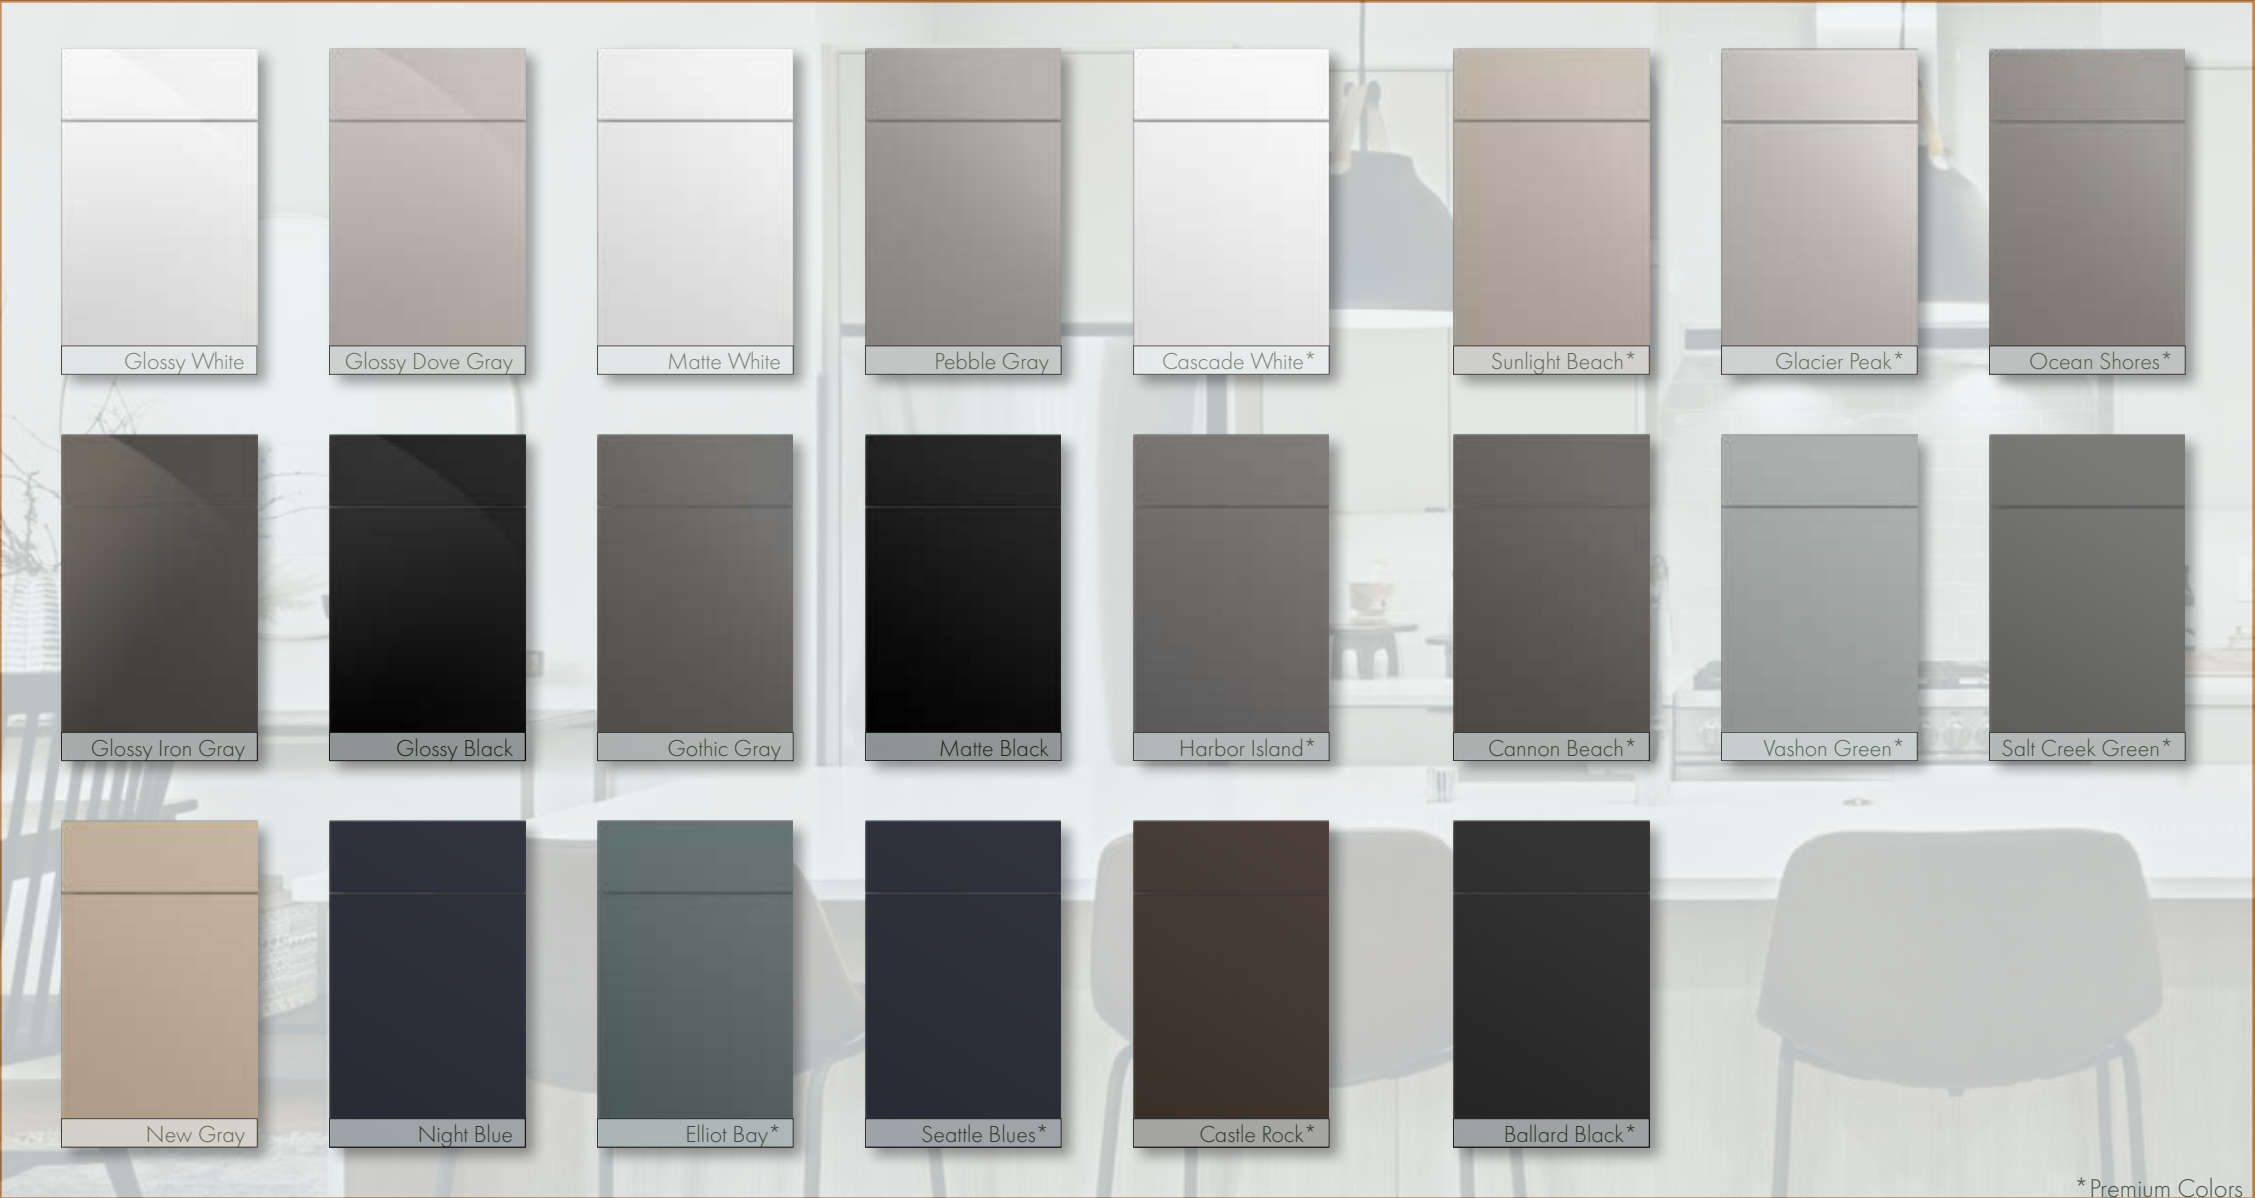

*Premium Colors