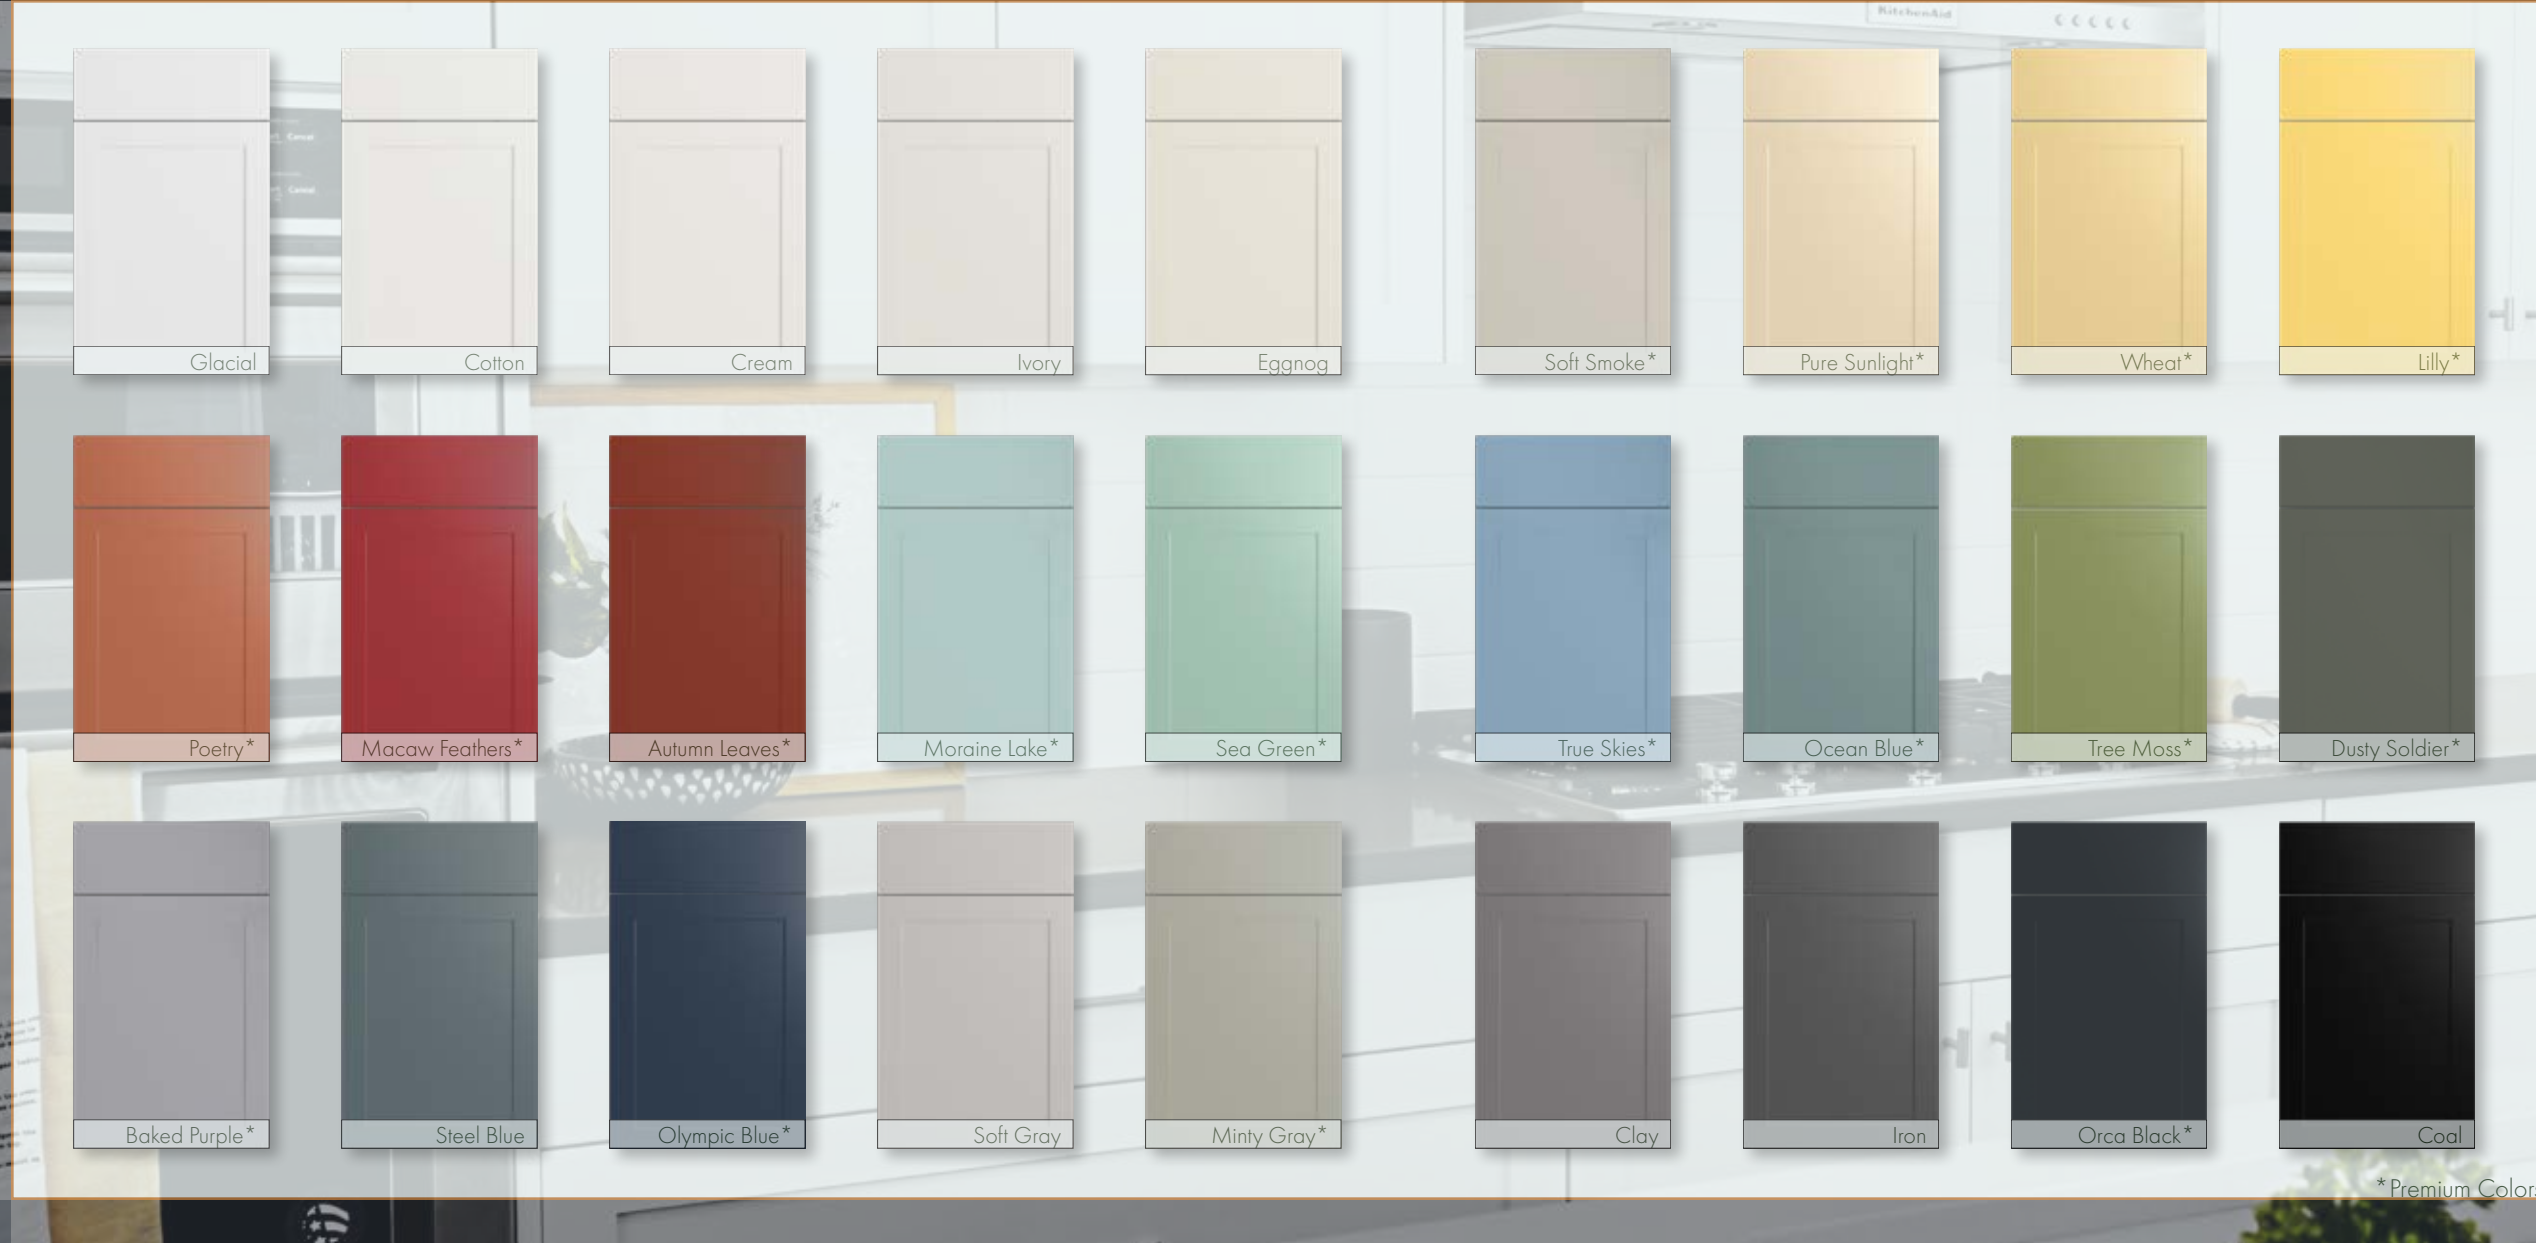

A. Arboretum • Seattle WA

B. Ravenna Shaker • True Skies & Bainbridge Shaker • Maple w/ Hazelnut Stain

A

Shaker

Slim Shaker

Slab

Glass Shaker

B

RAVENNA - DOOR STYLES OPTIONS

A. University of Washington • Seattle WA

B. Ravenna Slim Shaker • Ivory & Autumn Leaves

A

*Premium Colors

B

RAVENNA - PAINT COLOR OPTIONS

BAINBRIDGE