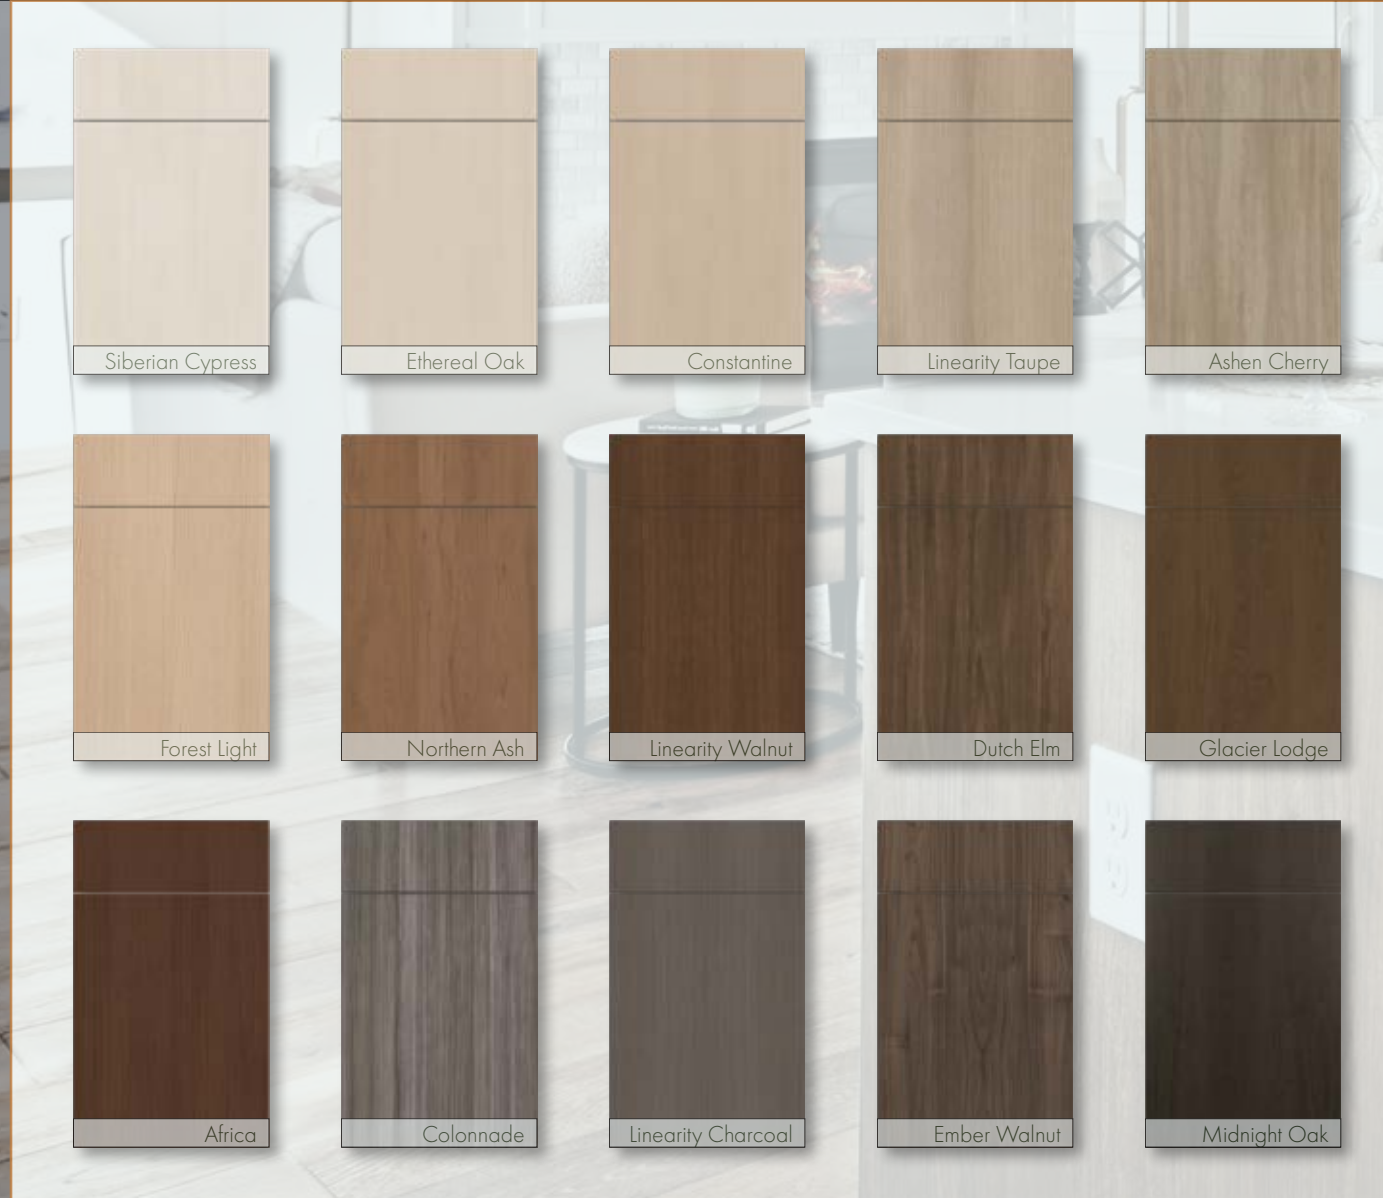

B

BAINBRIDGE - STAIN OPTIONS

A. Washington State Ferry • Vashon Island WA

B. Bainbridge Veneer • Natural Walnut, Ravenna Slab • Olympic Blue & Sodo Slab • Matte White

ALKI BEACH

THERMALLY FUSED LAMINATE SLAB CABINET DOORS

Alki Beach fronts come in an irresistible modern finish, laid over a sustainable composite core. Thermally fused laminate - in lieu of real veneer - makes this collection budget friendly and versatile. The collection's wide range of finishes enable one to design with stone, linen, solid color and wood grain patterns, all without leaving its favorable price point.

A. West Seattle Bridge • Seattle WA

B. Alki Beach Slab • Smoke & Walnut

A

B

C

ALKI FLOATING SHELVES

- Comes in any Alki Beach Finish
- 24"-96" in Length
- 2¼" Thickness

A