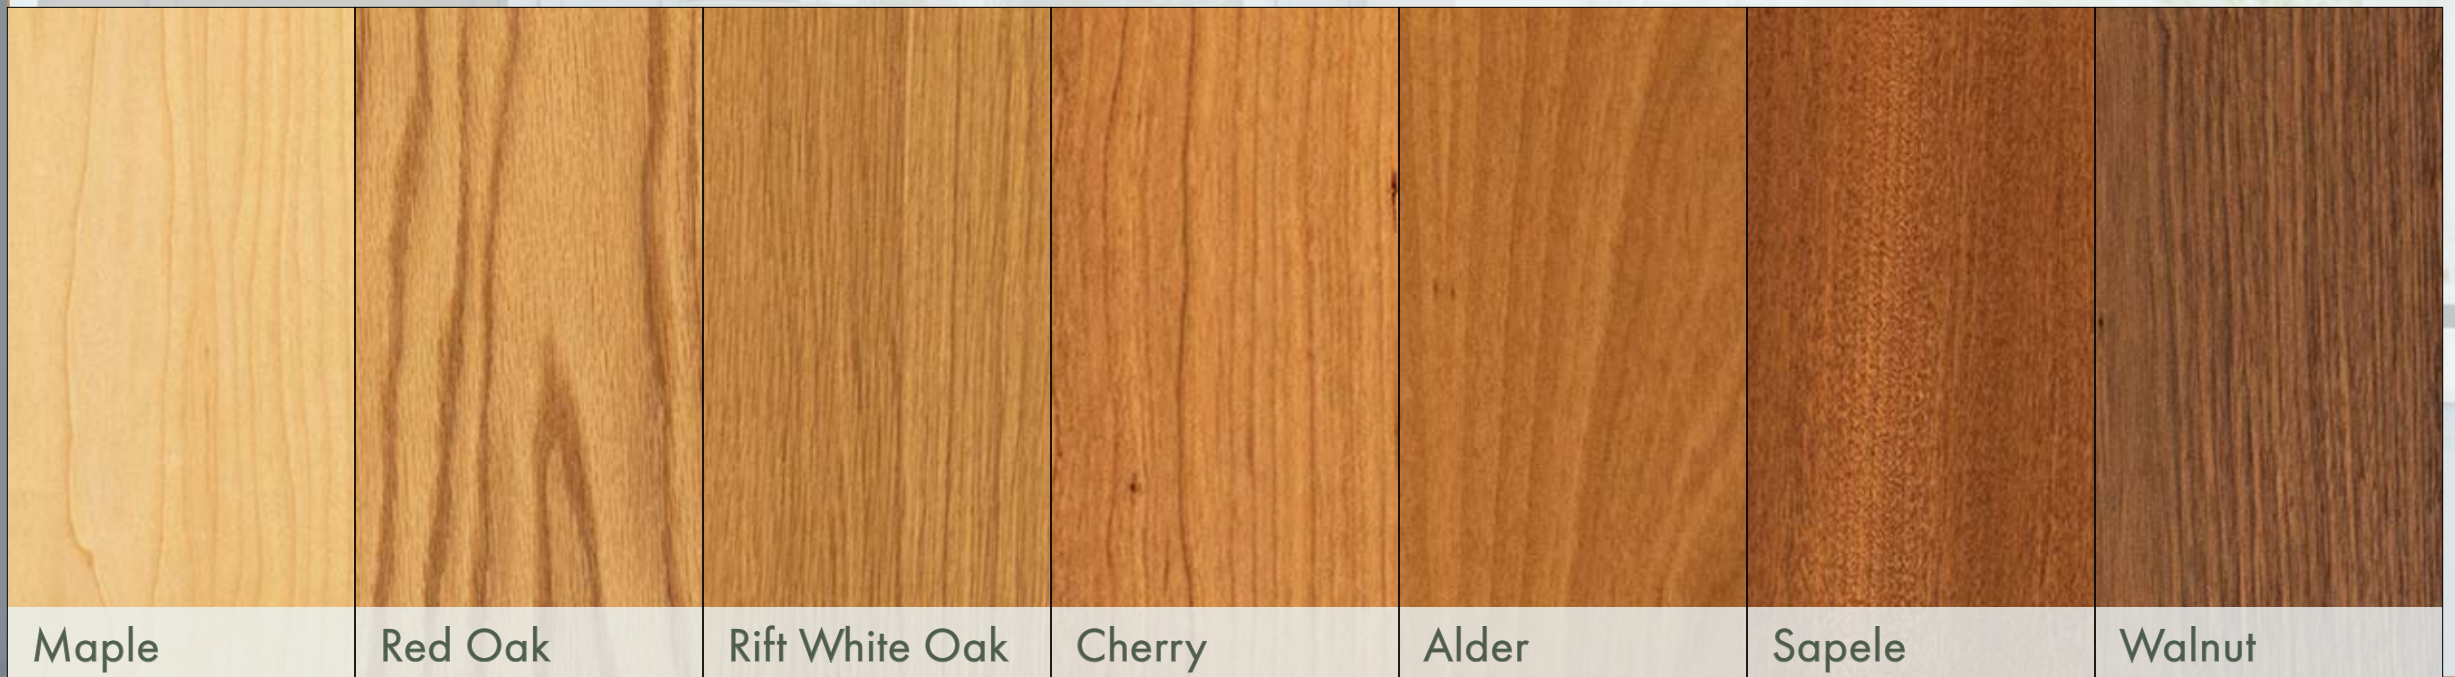

RAVENNA - DOOR STYLES OPTIONS

A. University of Washington • Seattle WA

B. Ravenna Slim Shaker • Ivory & Autumn Leaves

A

*Premium Colors

B

RAVENNA - PAINT COLOR OPTIONS

BAINBRIDGE

SOLID WOOD AND VENEER CABINET DOORS

Bainbridge fronts are the best option for those wanting to bring natural elements into their home. Real wood species ranging from Rift White Oak to Walnut can be clear finished or stained in a number of different finishes. Select your door style, desired species, and stain to specify your project. Mix and match with the Ravenna collection to create beautiful farmhouse inspired environments.

A. Eagle Harbor • Bainbridge WA

B. Bainbridge Veneer • Natural Cherry

Shaker

Slim Shaker

Slab

Glass Shaker

BAINBRIDGE - DOOR STYLES OPTIONS

A

B

BAINBRIDGE - SPECIES OPTIONS

A. Angle Lake • Seatac WA

B. Bainbridge Shaker • Maple w/ Hazelnut Stain & Ravenna Shaker • Blue Skies

A

Wheat	Wheat	Wheat				
Fog	Fog	Fog				
Cinnamon	Butterscotch	Butterscotch				
Cider	Cinnamon	Cinnamon	Wheat	Wheat		
Sangria	Cider	Cider	Fog	Fog		
Hazelnut	Mocha	Hazelnut	Cider	Cider		
Clove	Hazelnut	Storm	Sangria	Sangria		
Storm	Storm	Java	Clove	Clove		
Java	Carbon	Carbon	Storm	Storm	Hazelnut	Java
Maple	Red Oak	Rift White Oak	Cherry	Alder	Sapele	Walnut