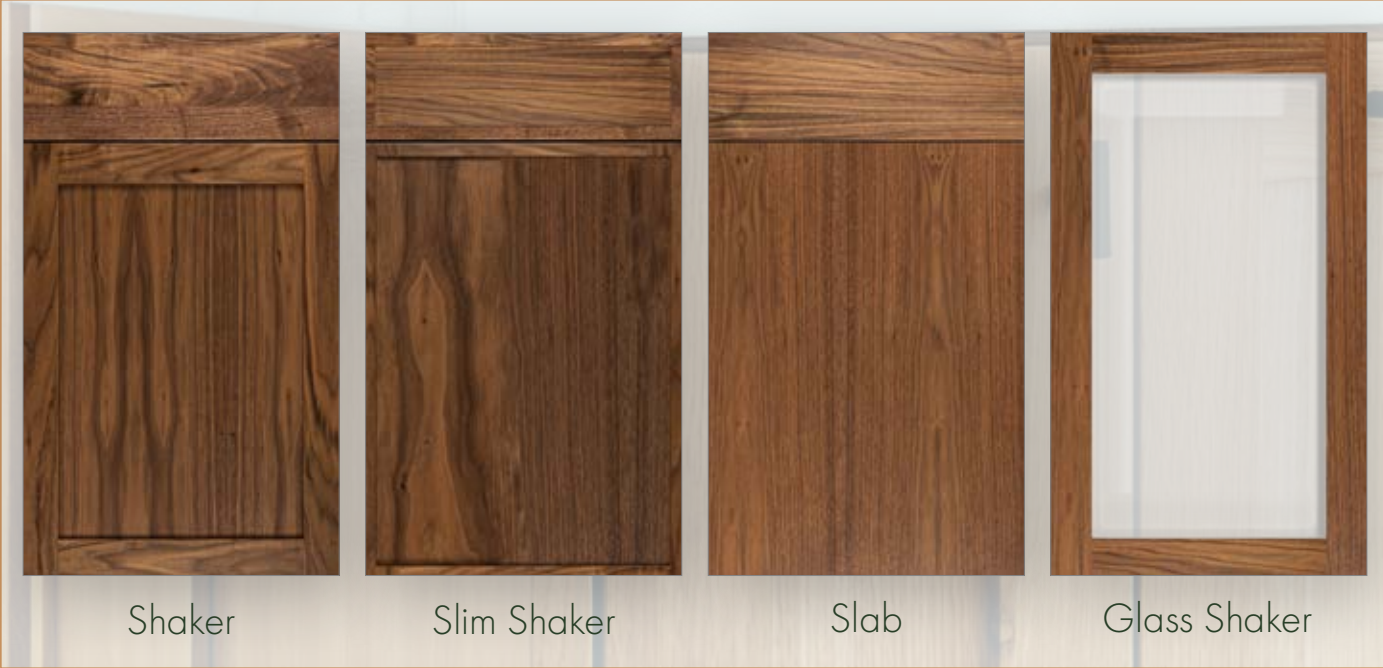

Shaker

Slim Shaker

Slab

Glass Shaker