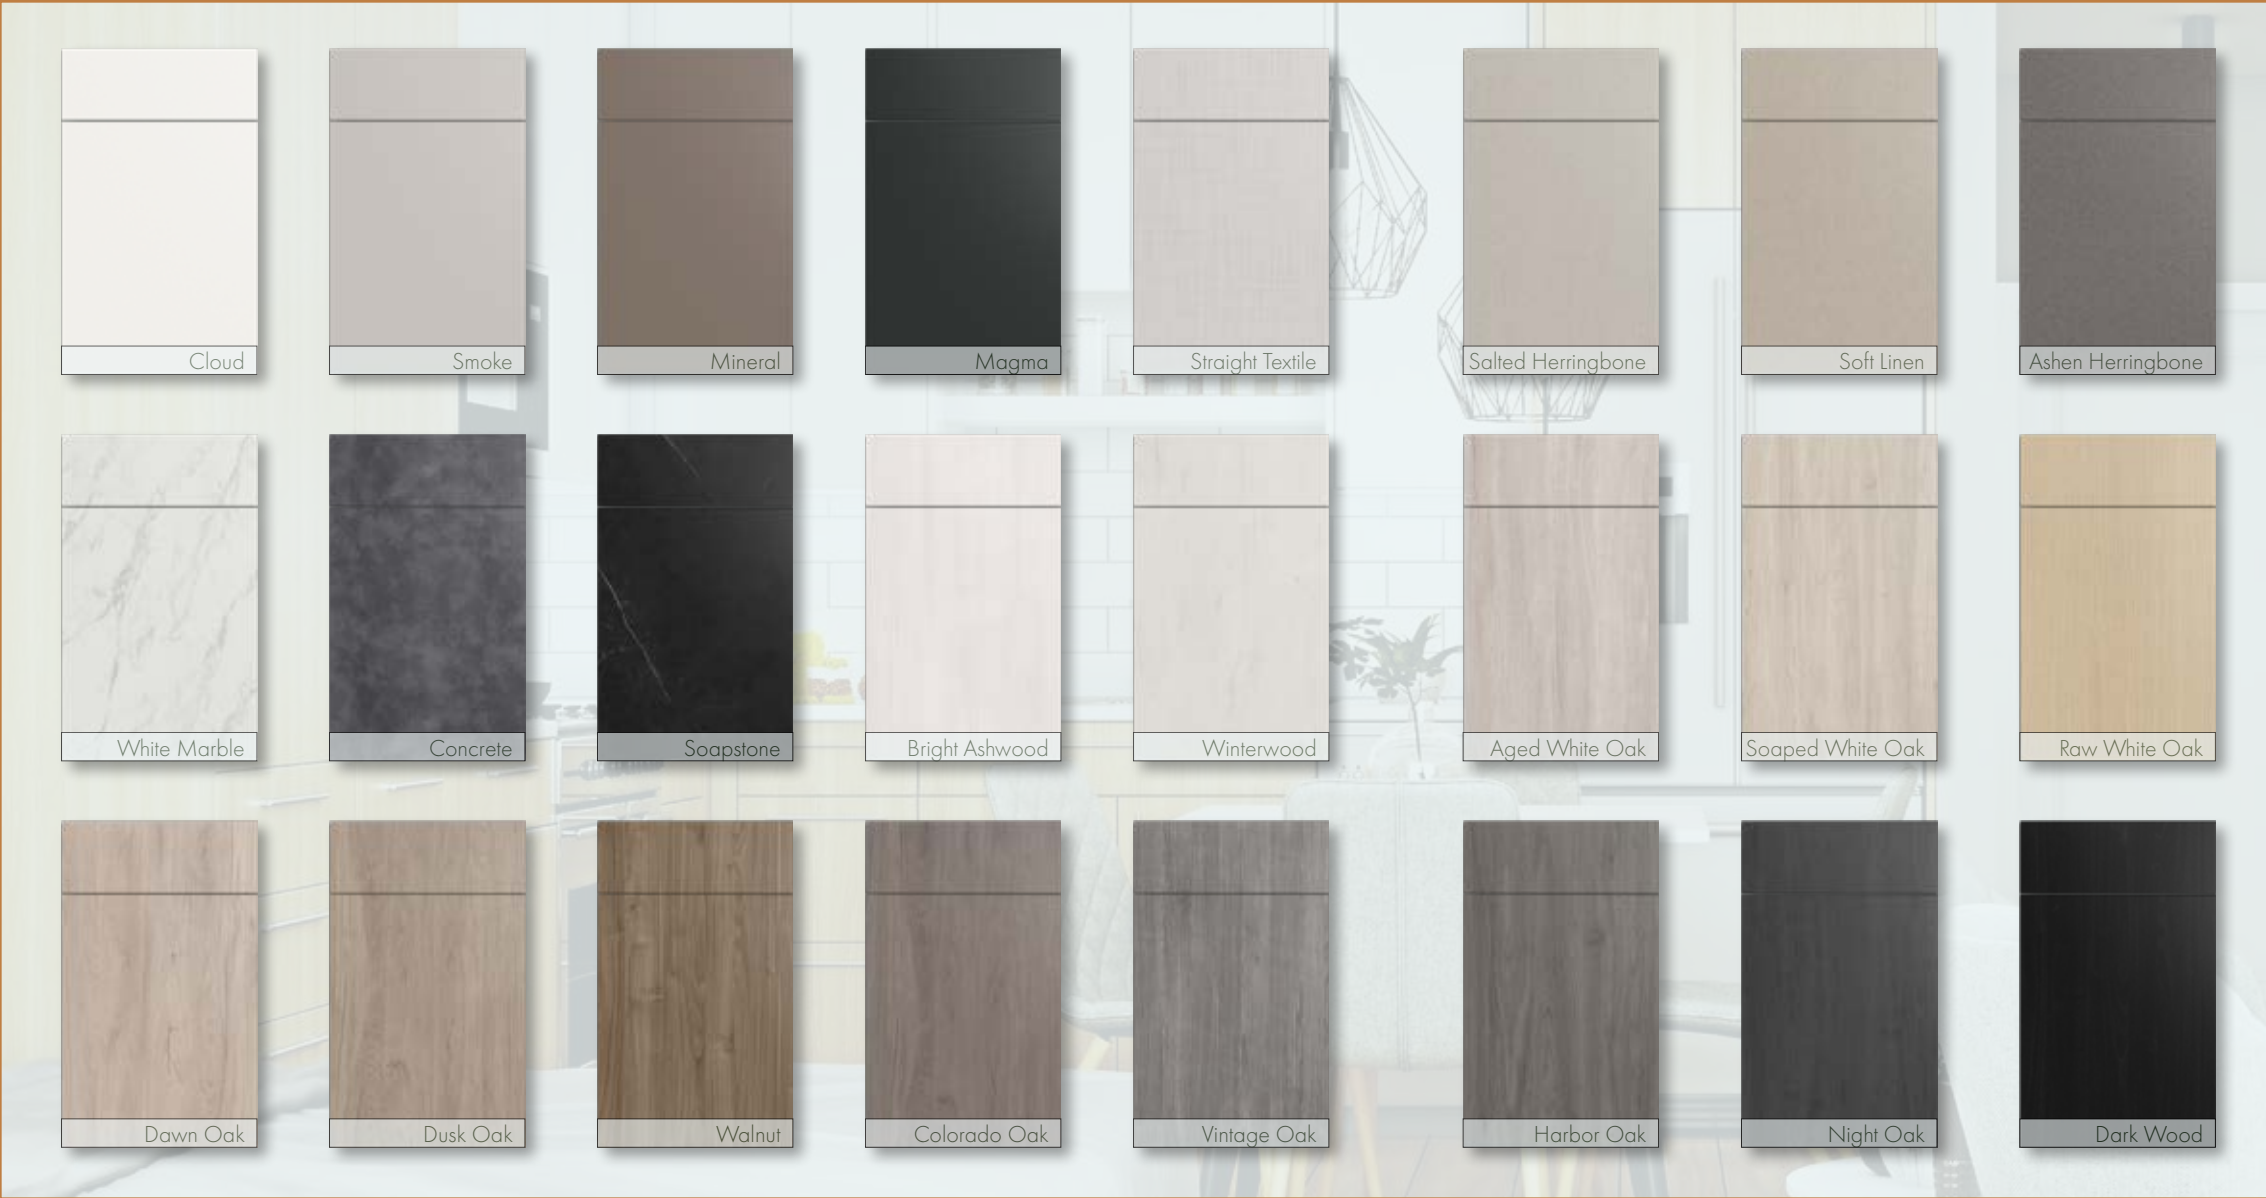

A

B

C

ALKI FLOATING SHELVES

- Comes in any Alki Beach Finish
- 24"-96" in Length
- 2¼" Thickness